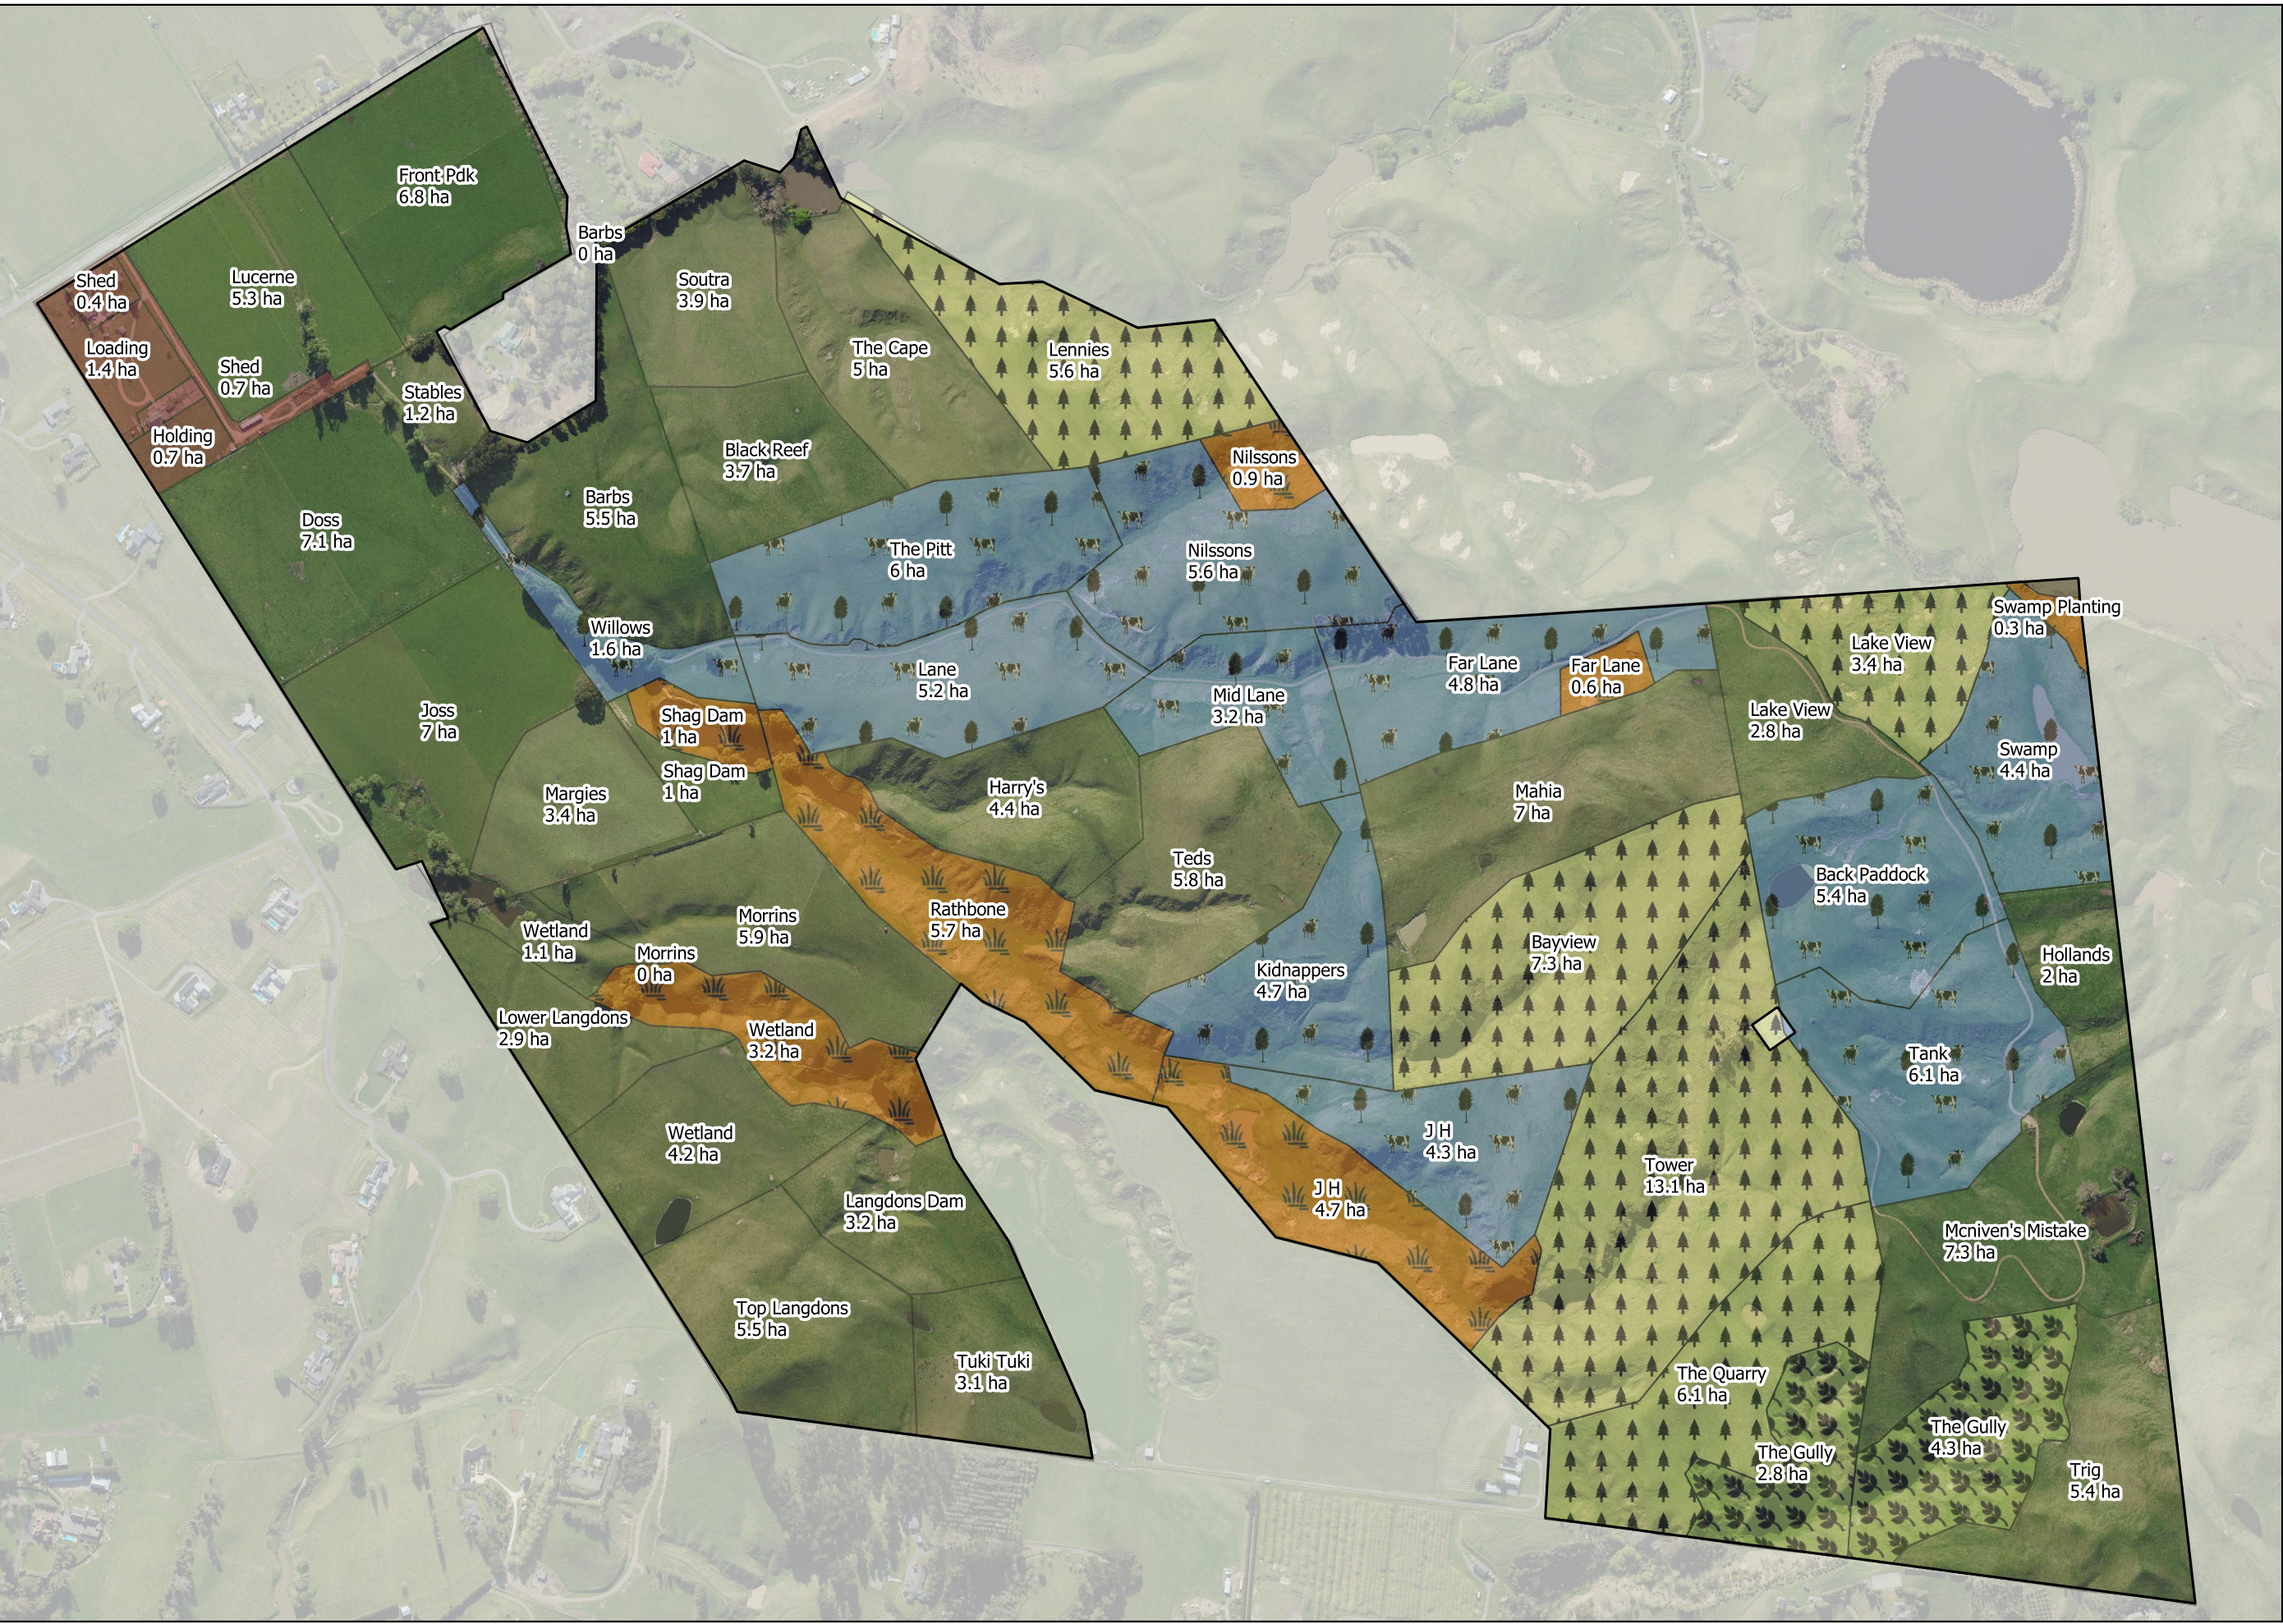

Plant Hawke's Bay - Haddington Farm Landscape Plan

Legend:

- **Boundaries**
- Farm Boundary
- **Subdivision/Access**
- **Planting Plan**
- Native Planting
- Production Forest
- Poplars & Grazing
- Fenced Riparian
- Shade & Shelter
- Unclassified

Coordinate System: NZGD 2000 NZ Transverse Mercator
Projection: Transverse Mercator
Datum: NZGD 2000
Date Printed: 26.11.2024